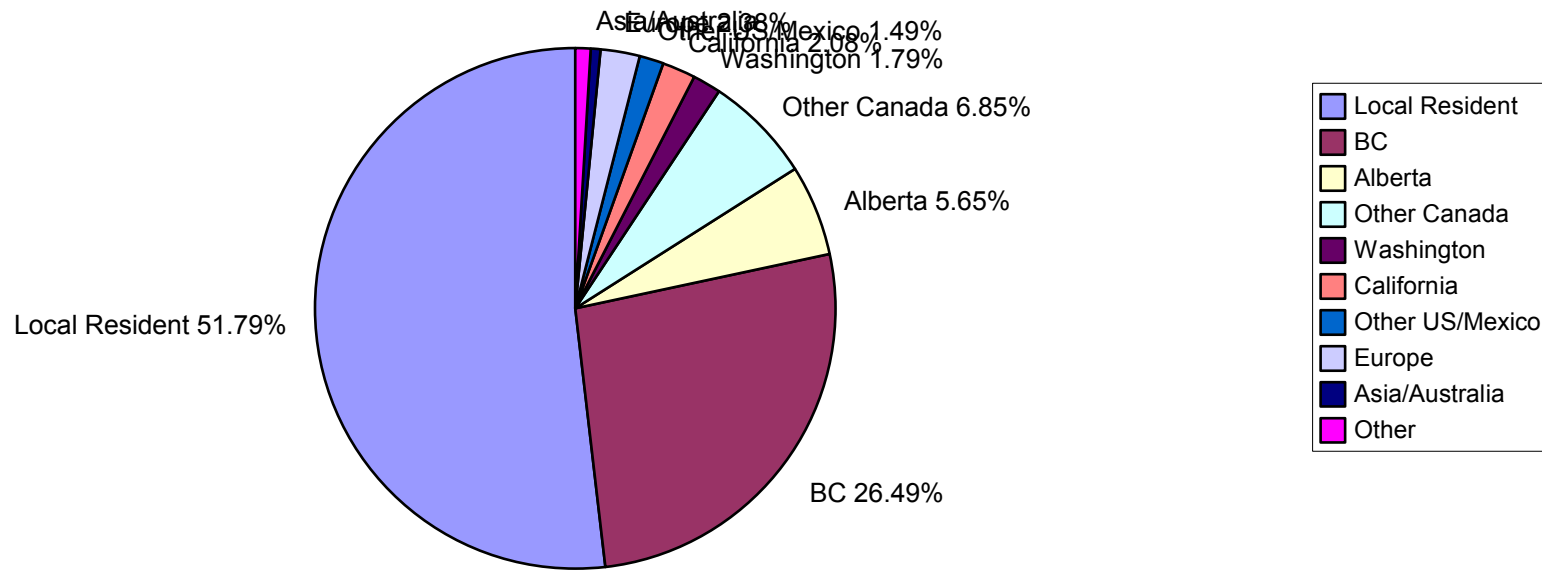

Visitor Origin

]

Monthly Statistics Reporting ~ 2008

Visitor Info Statistics	
# of Hours	194
# of Phone calls	410
# of mail/fax/email enquiries	156
# of parties	380
# of visitors	640
# of buses	0

Visitor Origin	
Local Resident	174
BC	89
Alberta	19
Other Canada	23
Washington	6
California	7
Other US/Mexico	5
Europe	8
Asia/Australia	2
Other	3

Nights in Community	
Same day	23
1	23
2	11
3	14
4-6 (1 week)	24
7-13 (2 weeks)	10
14+	13

Information Requested	
Accommodation	43
Adventure Recreation	45
Attractions	80
Events & Conferences	24
Food & Beverage	20
Transportation	22
Shopping	31
Parks	37
First Nations	2
Community Services	20