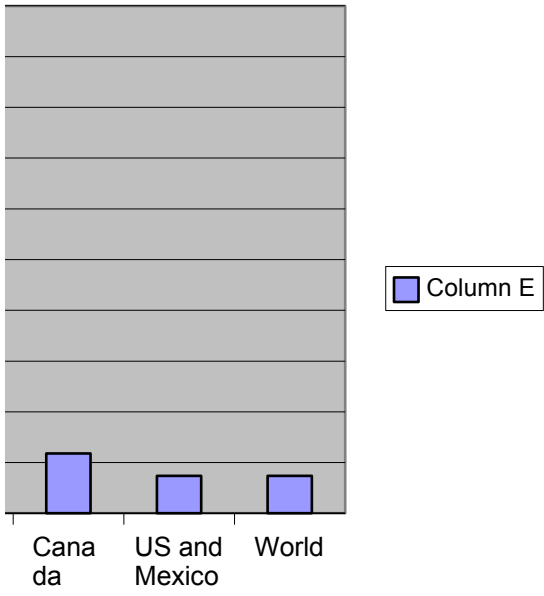

Local Resident	174
BC	89
Alberta	19
Other Canada	23
Washington	6
California	7
Other US/Mexico	5
Europe	8
Asia/Australia	2
Other	3
Local Resident	83
BC	33
Alberta	8
Other Canada	8
Washington	4
California	3
Other US/Mexico	4
Europe	5
Asia/Australia	5
Other	2
Local Resident	198
BC	116
Alberta	19
Other Canada	28
Washington	1
California	4
Other US/Mexico	3
Europe	6
Asia/Australia	5
Other	1

January to February Visitor Origin

Locals	455
BC	238
Alberta	46
Canada	59
US and Mexico	37
World	37
	872

Guide Distribution

Totals

Mail	608
Members	2974
Visitor Info Centers	25441
Other	22855

140
780
10530
1093

263	205
975	1219
2045	12866
4655	17107

2008 Visitor Origin

igin