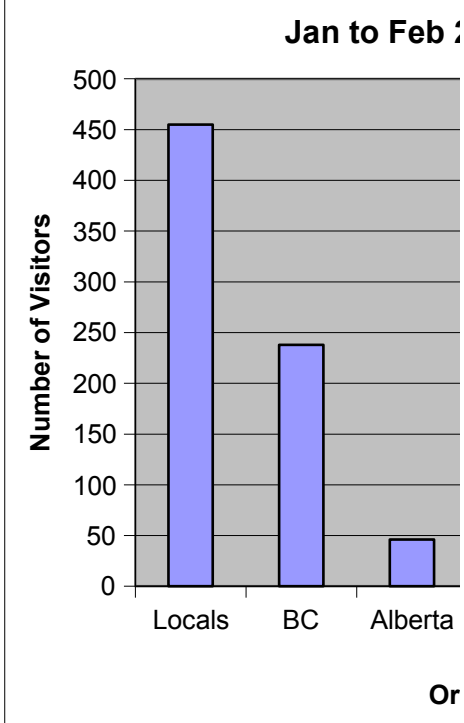

Local Resident	174
BC	89
Alberta	19
Other Canada	23
Washington	6
California	7
Other US/Mexico	5
Europe	8
Asia/Australia	2
Other	3
Local Resident	83
BC	33
Alberta	8
Other Canada	8
Washington	4
California	3
Other US/Mexico	4
Europe	5
Asia/Australia	5
Other	2
Local Resident	198
BC	116
Alberta	19
Other Canada	28
Washington	1
California	4
Other US/Mexico	3
Europe	6
Asia/Australia	5
Other	1

January to February Visitor Origin

Locals	455
BC	238
Alberta	46
Canada	59
US and Mexico	37
World	37
	872

Guide Distribution

Totals

Mail	608
Members	2974
Visitor Info Centers	25441
Other	22855

140
780
10530
1093

263	205
975	1219
2045	12866
4655	17107

2008 Visitor Origin

igin