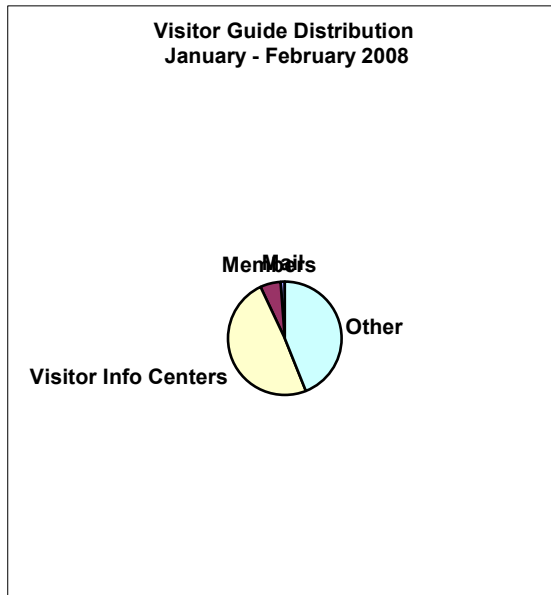

Local Resident	174
BC	89
Alberta	19
Other Canada	23
Washington	6
California	7
Other US/Mexico	5
Europe	8
Asia/Australia	2
Other	3
Local Resident	83
BC	33
Alberta	8
Other Canada	8
Washington	4
California	3
Other US/Mexico	4
Europe	5
Asia/Australia	5
Other	2
Local Resident	198
BC	116
Alberta	19
Other Canada	28
Washington	1
California	4
Other US/Mexico	3
Europe	6
Asia/Australia	5
Other	1

January to February Visitor Origin

Locals	455
BC	238
Alberta	46
Canada	59
US and Mexico	37
World	37
	872

Guide Distribution

Totals

Mail	608
Members	2974
Visitor Info Centers	25441
Other	22855

140
780
10530
1093

263	205
975	1219
2045	12866
4655	17107

2008 Visitor Origin

igin